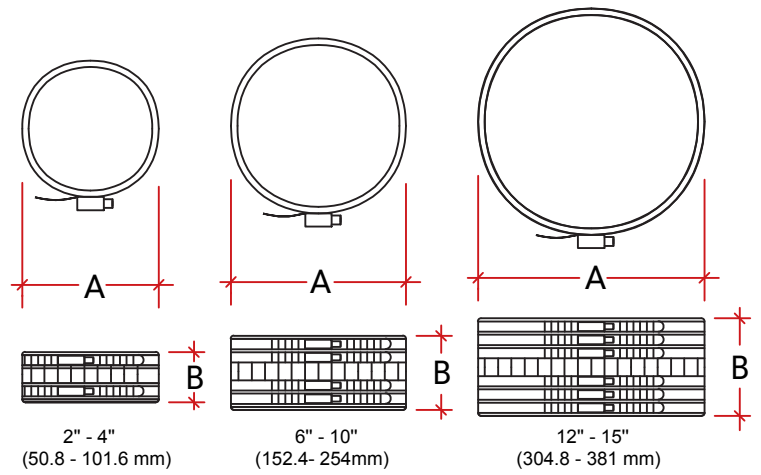

JOINTS MÉCANIQUES (J.M) (M.J) COUPLINGS

UNITÉ/ UNIT	TAILLE/ SIZE	A	B	CODES
in mm	2x11/2 64	2-1/2 64	2-1/8 54	MJCOU2X112
in mm	2 50	2-3/4 70	2-3/16 56	MJCOU2
in mm	3 75	3-3/4 95	2-3/16 56	MJCOU3
in mm	4 100	4-5/8 117	2-3/16 56	MJCOU4
in mm	6 150	6-9/16 167	3-1/16 78	MJCOU6
in mm	8 200	8-5/8 219	4-1/16 103	MJCOU8
in mm	10 250	10-3/4 273	4-1/16 103	MJCOU10
in mm	12 300	12-3/4 324	5-1/2 140	MJCOU12
in mm	15 375	15-3/4 400	5-1/2 140	MJCOU15