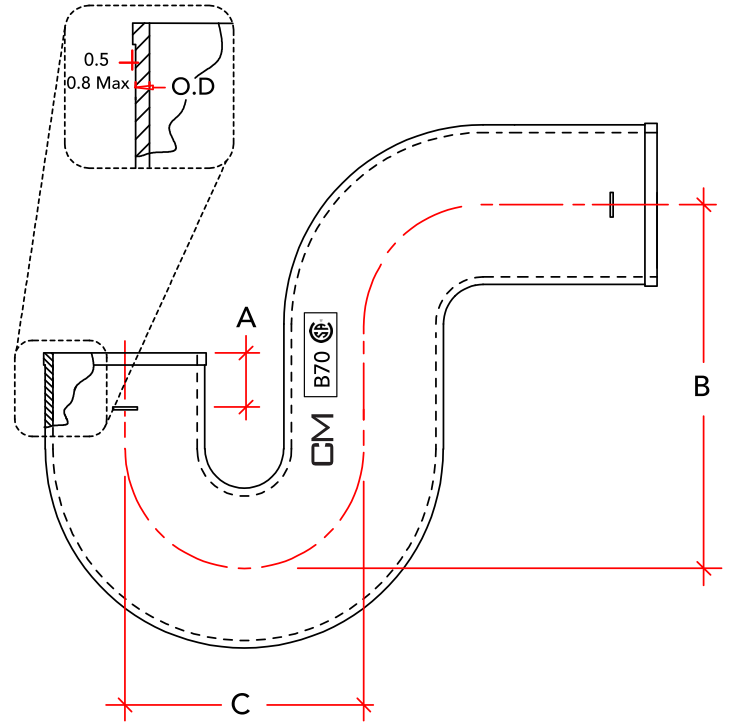

SYPHON P COURT J.M. M.J. SHORT P-TRAP

UNITÉ/ UNIT	TAILLE/ SIZE	A	B	C	CODES
in mm	1-1/2 38	2 51	3-1/2 89	3-1/2 89	MJPT112
in mm	2 50	2 51	4 102	4 102	MJPT2
in mm	3 75	3-1/4 83	5 127	5-1/2 140	MJPT3
in mm	4 100	4 102	6 152	6-1/2 165	MJPT4
in mm	6 150	6 152	8 203	8-1/2 216	MJPT6