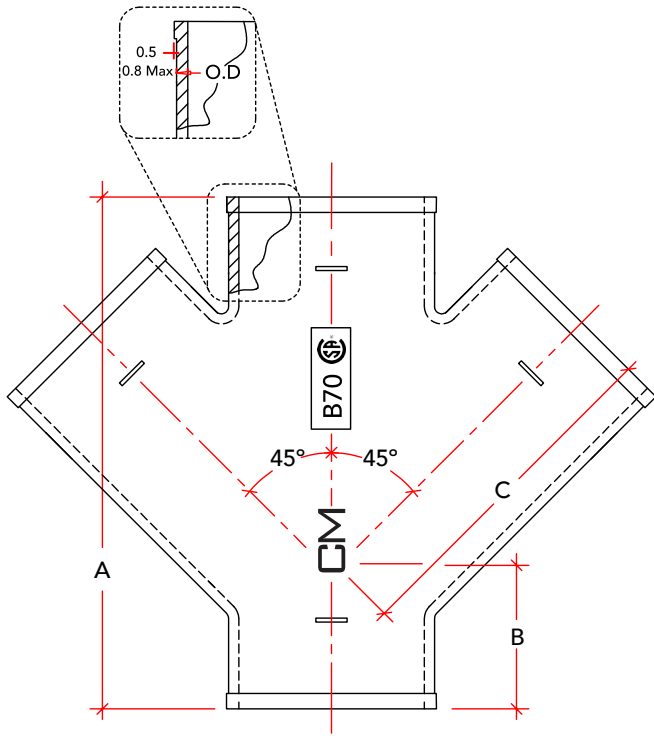

Y DOUBLE J.M
M.J DOUBLE Y

Unité/ Unit	Taille/ Size	A	B	C	Codes CM-CANADA/ CM-CANADA codes	Codes universels/ universal codes
in mm	2.2 50.50	6-5/8 168	2 51	4-5/8 117	MJY2D	42220
in mm	3.2 75.50	6-5/8 168	1-1/2 38	5-5/16 135	MJY3X2D	42320
in mm	3.3 75.75	8 203	2-1/4 57	5-3/4 146	MJY3D	42330
in mm	4.2 100.50	6-5/8 168	1 25	6 152	MJY4X2D	42420
in mm	4.3 100.75	8 203	1-11/16 43	6-1/2 165	MJY4X3D	42430
in mm	4.4 100.100	9-1/2 241	2-7/16 62	7-1/16 179	MJY4D	42440